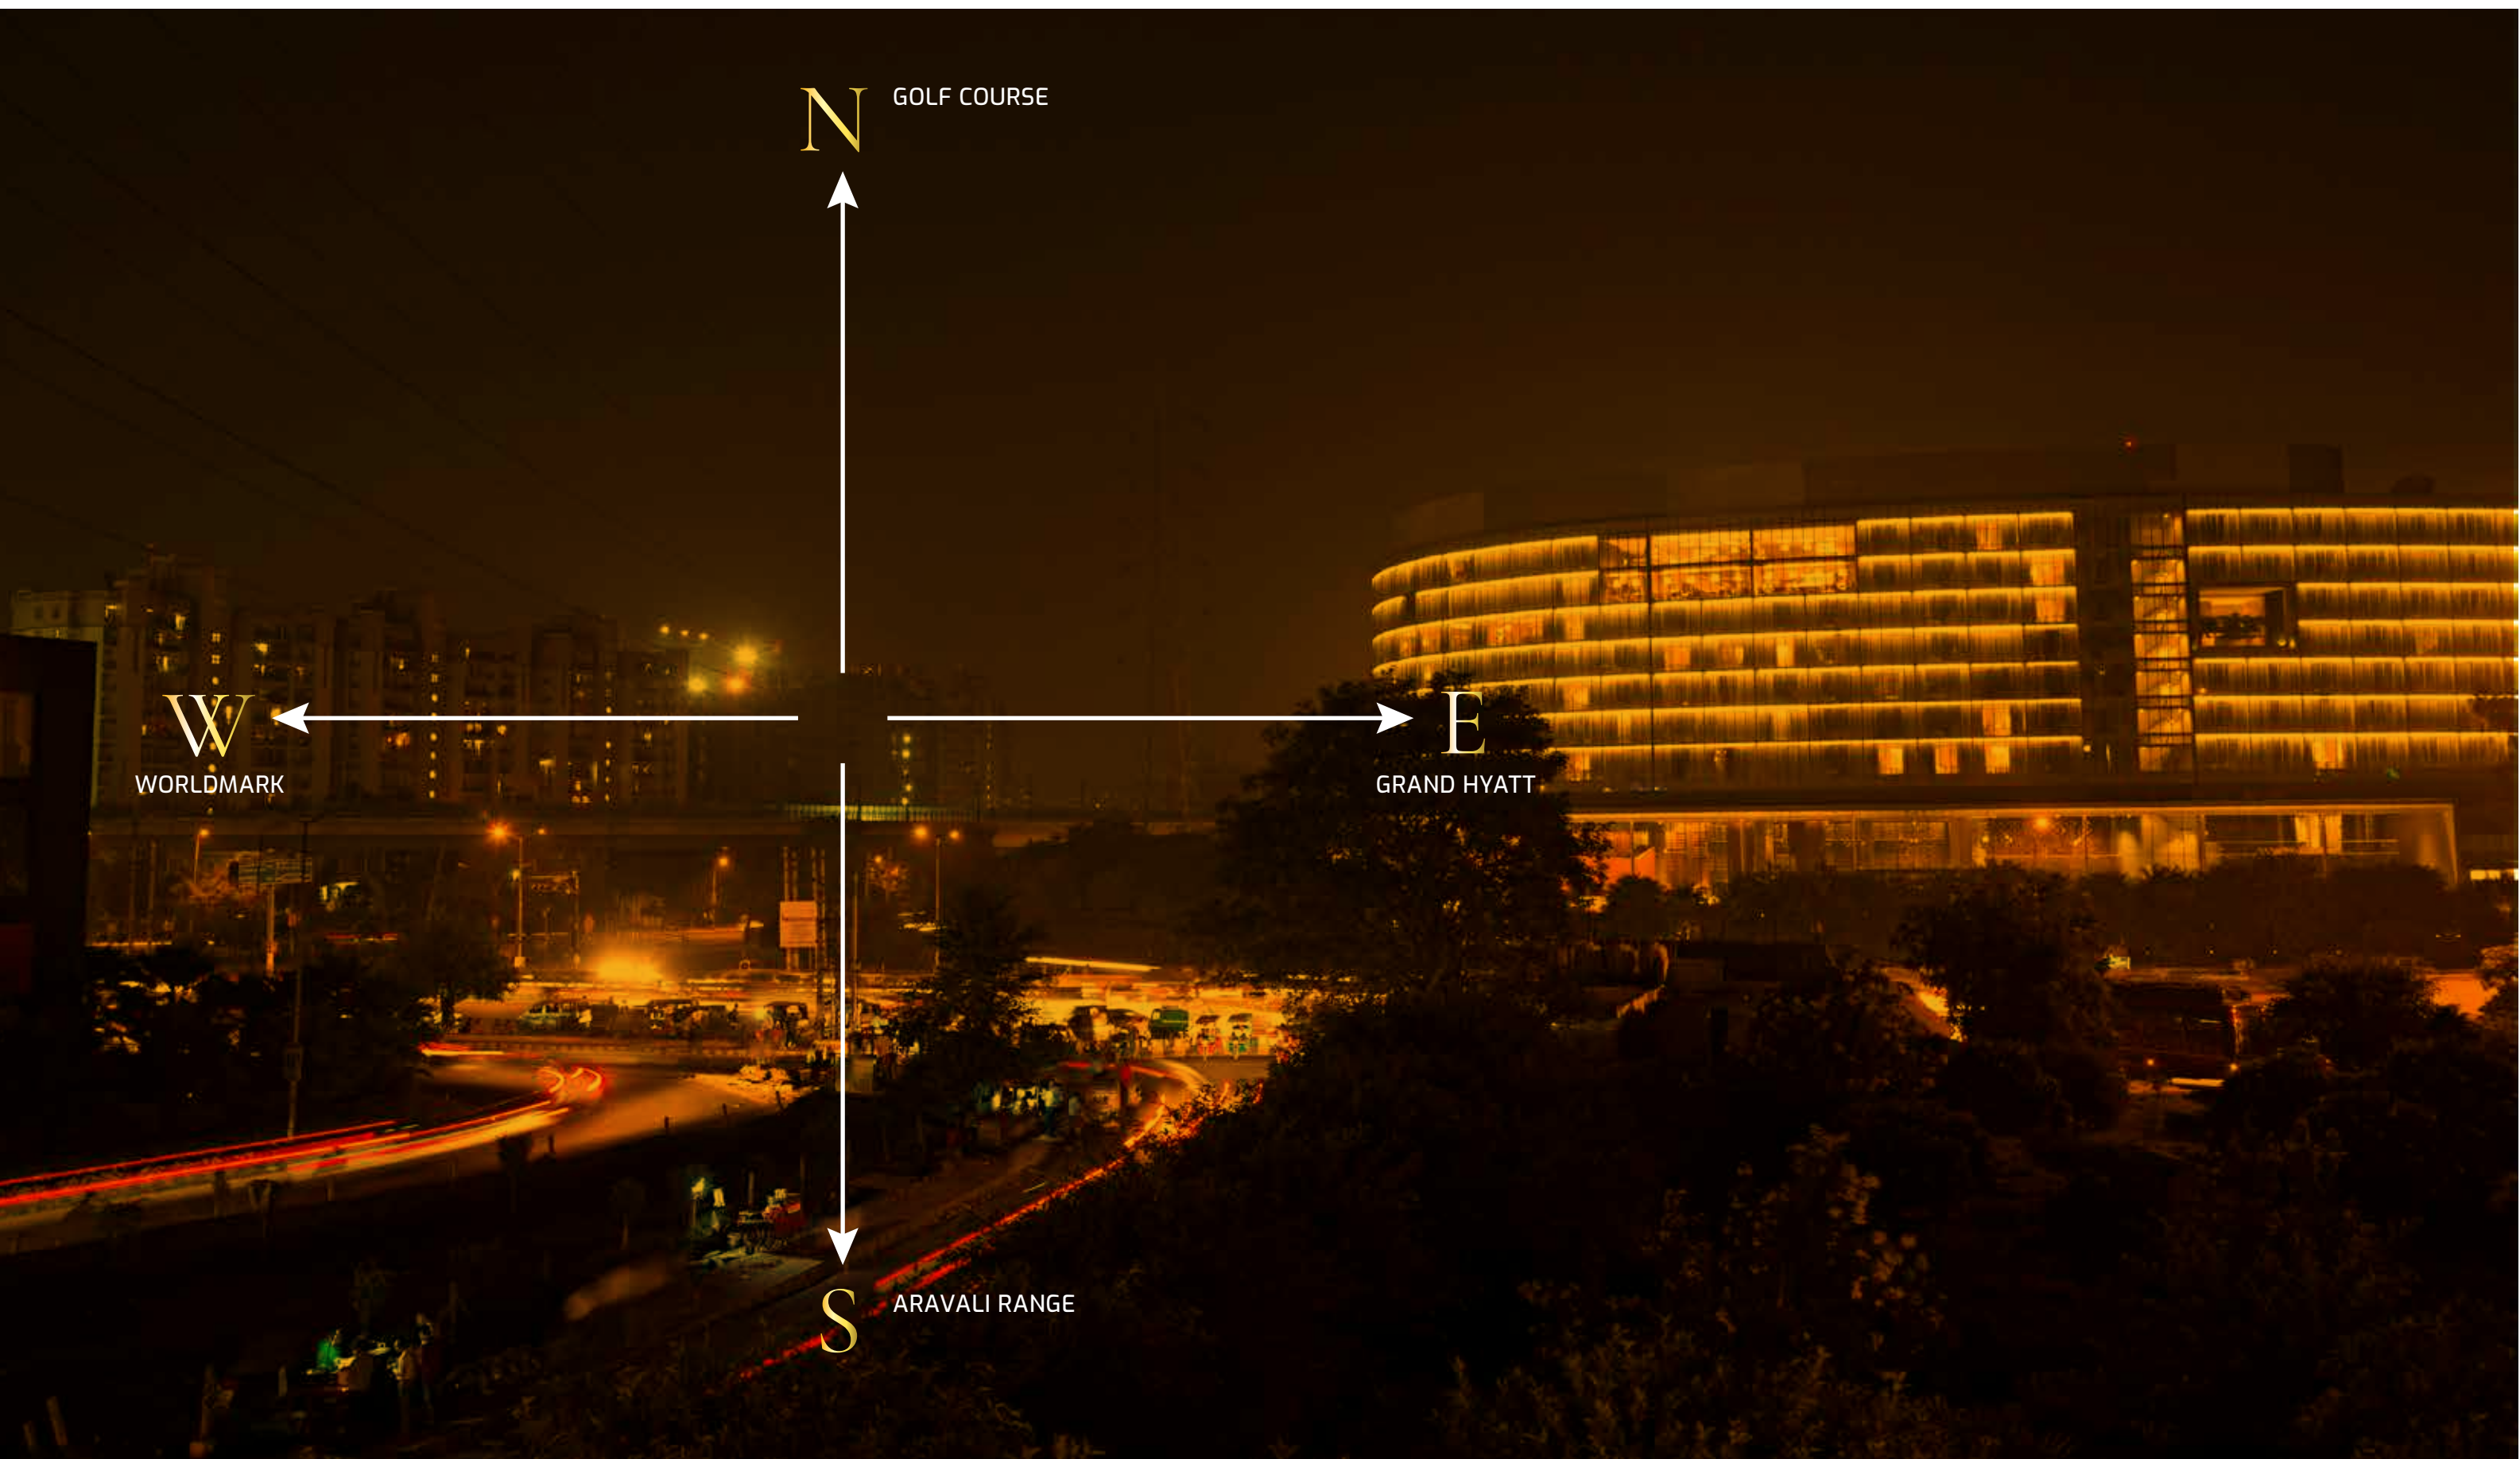

Right in the center stage- where you belong.

TARC ISHVA in 63A Gurugram. Right in the heart
of the city, close to all that is important to you:
clubs, schools, malls, hospitals, hotels,
offices and more.