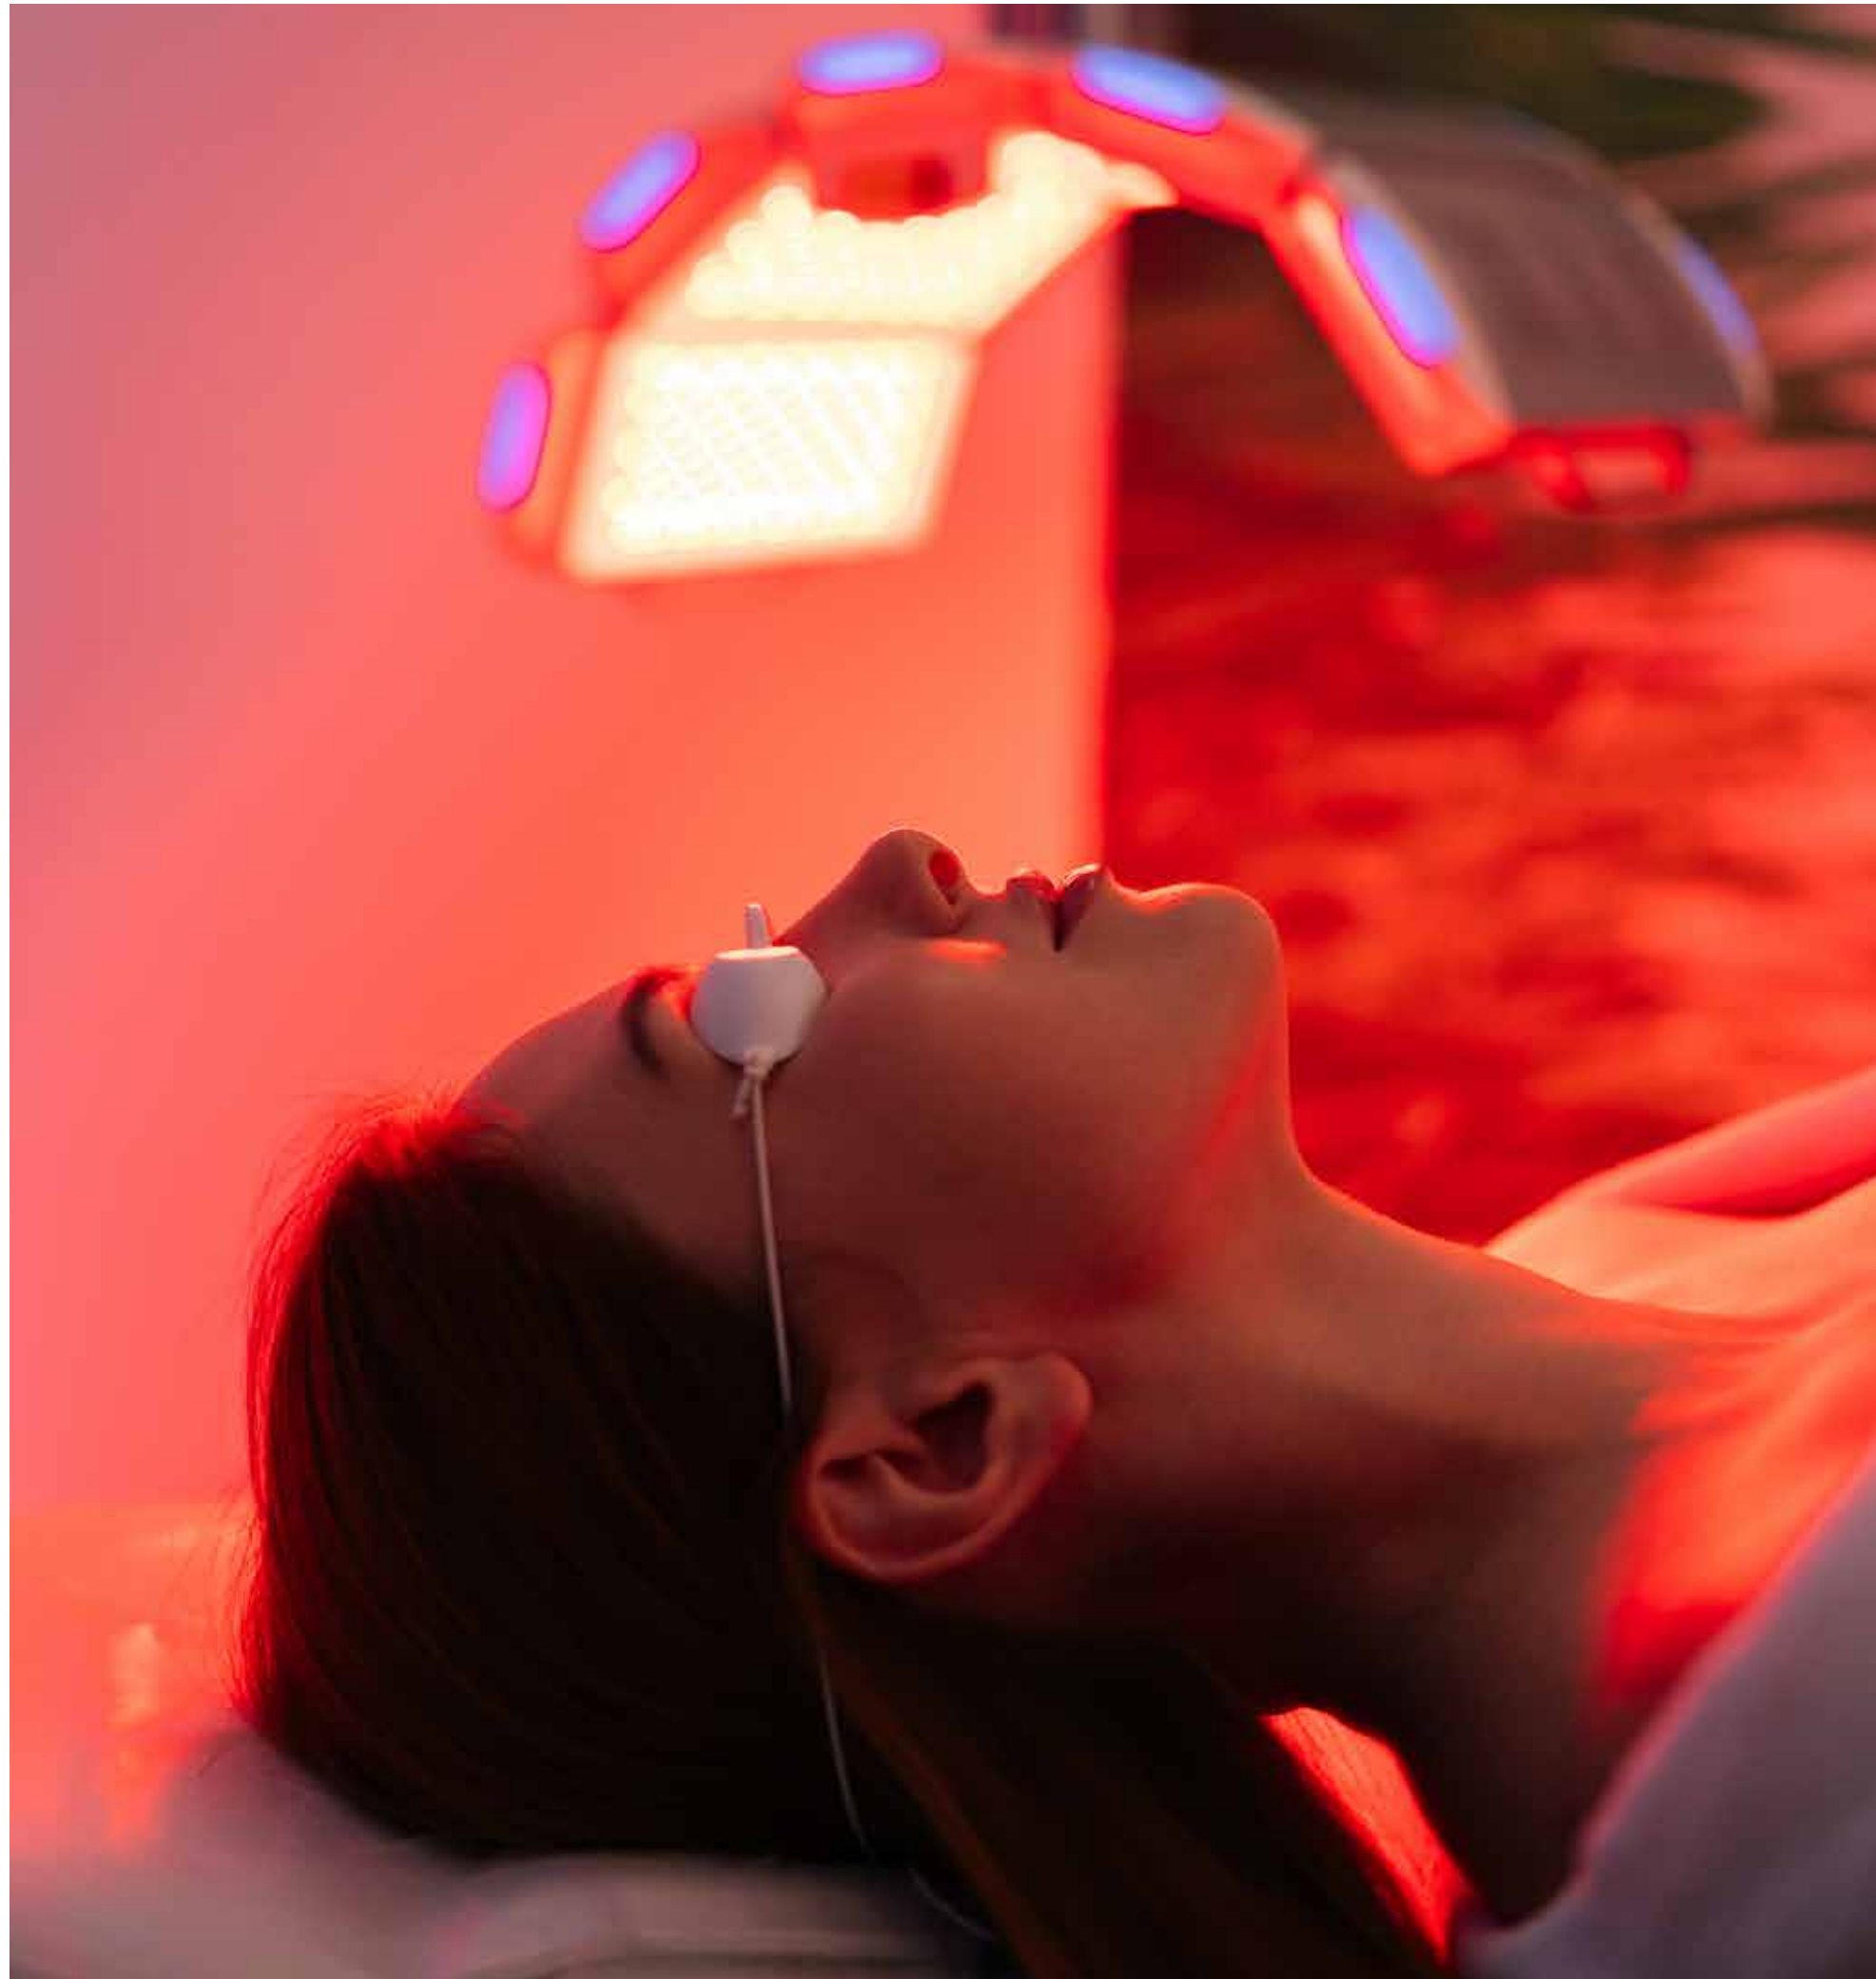

Holistic Healing

Isometric Training Area:

This consists of equipment meant for carrying out isometric training towards strengthening parts of the body without straining the joints too much.

Contrast Baths:

This is a therapeutic part of the center providing hot and cold baths consecutively for better blood flow, less inflammation and thus faster recuperation.

Hyperbaric Chamber:

A pressurized chamber that promotes oxygenation of the body, enhancing recovery, reducing inflammation, and improving overall health.

Isokinetic Training Area:

This is a modern isokinetic exercise trainer that allows for many various speeds and resistances to ensure maximum muscle recovery and growth.

Cryosauna:

This is one of the many types of cryotherapy where the patient sits in a chamber of cold temperatures for treatment to muscles, increased blood flow, and stimulation of the immune system.

Float Tanks:

Sensory deprivation tanks that promote deep relaxation, reduce stress, and enhance mental clarity.

Red Light Therapy:

A non-invasive treatment that uses low-level laser therapy to stimulate cellular growth, reduce inflammation, and improve overall health.